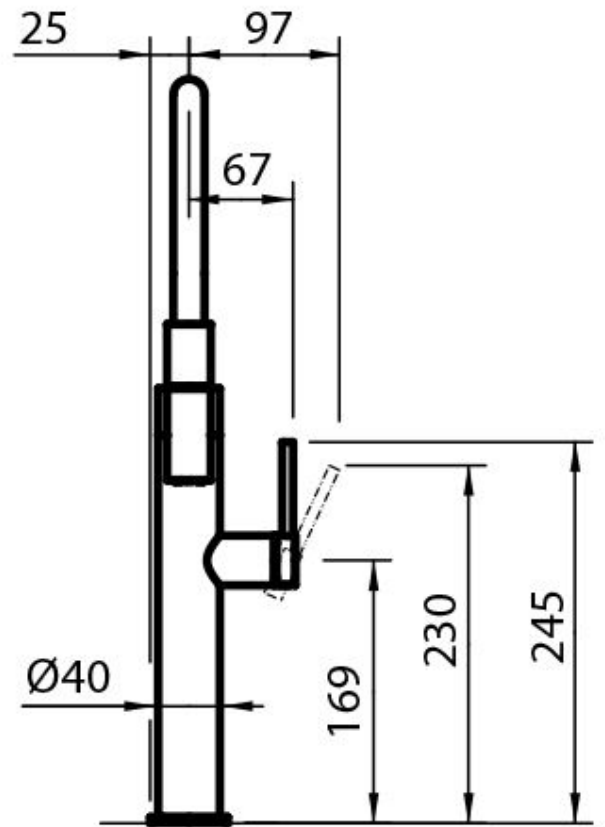

TECHNICAL DATA